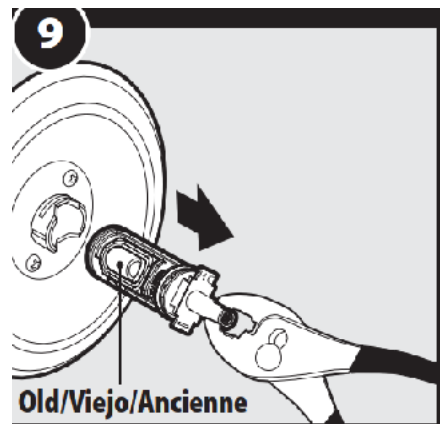

CARTRIDGE REMOVAL