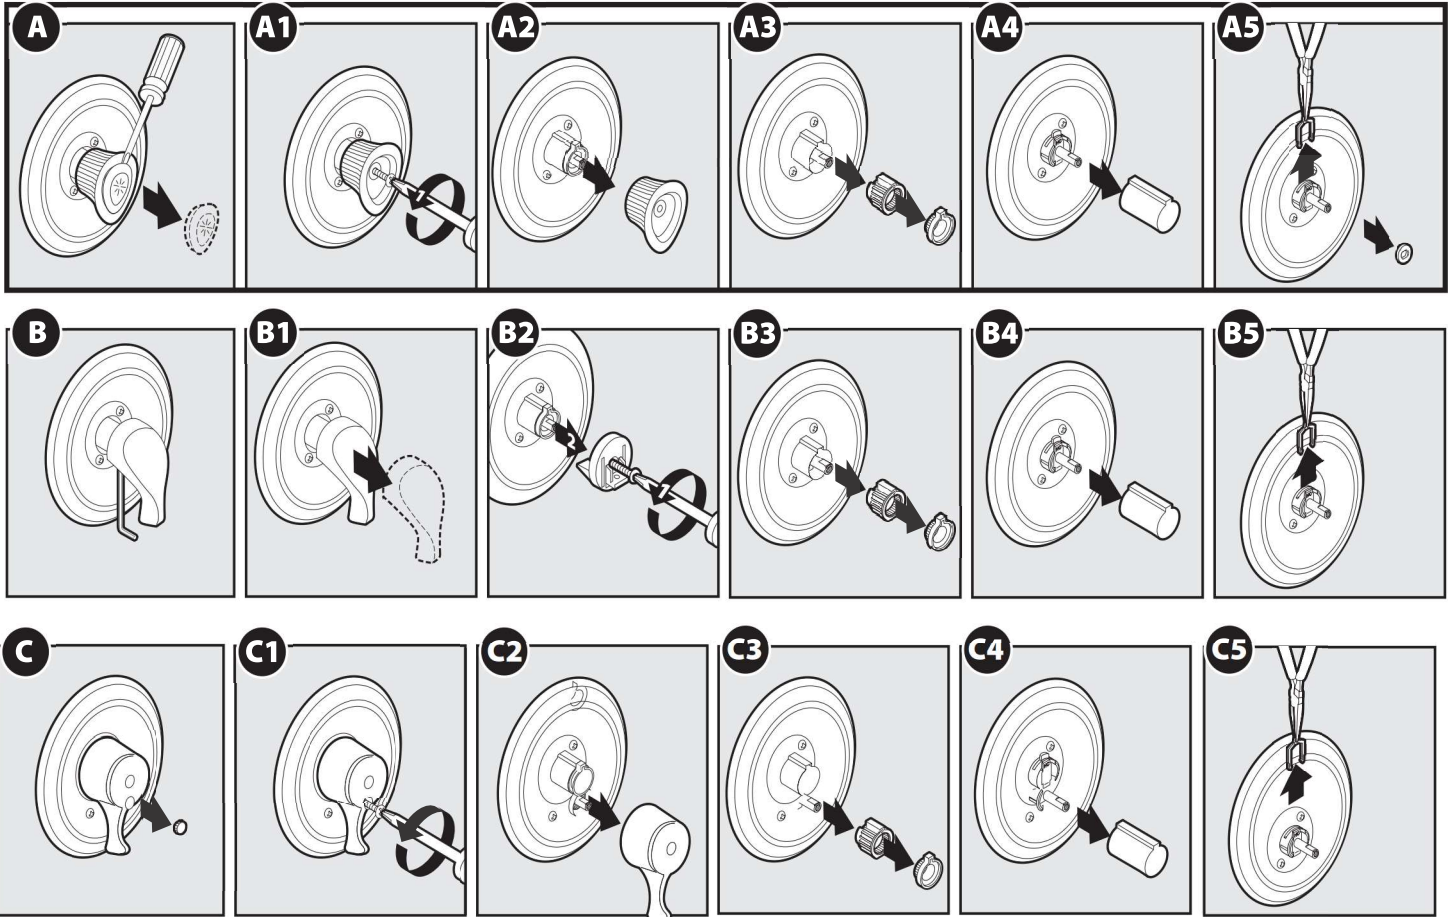

INS746J

**CAUTION:** Always turn water supply OFF before removing existing faucet or disassembling the valve. Open faucet handle to relieve water pressure and ensure that complete water shut-off has been accomplished.

**DISASSEMBLY**

**CARTRIDGE REMOVAL**

**CARTRIDGE INSTALLATION**