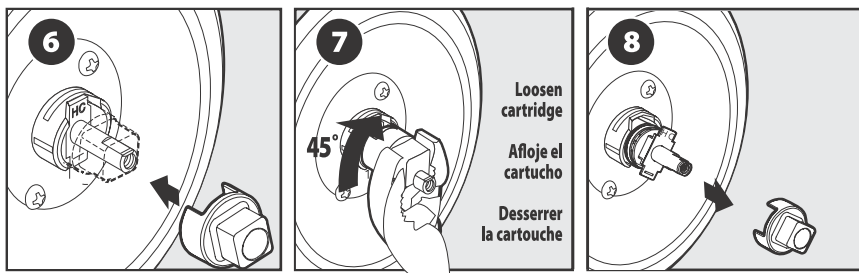

CARTRIDGE REMOVAL