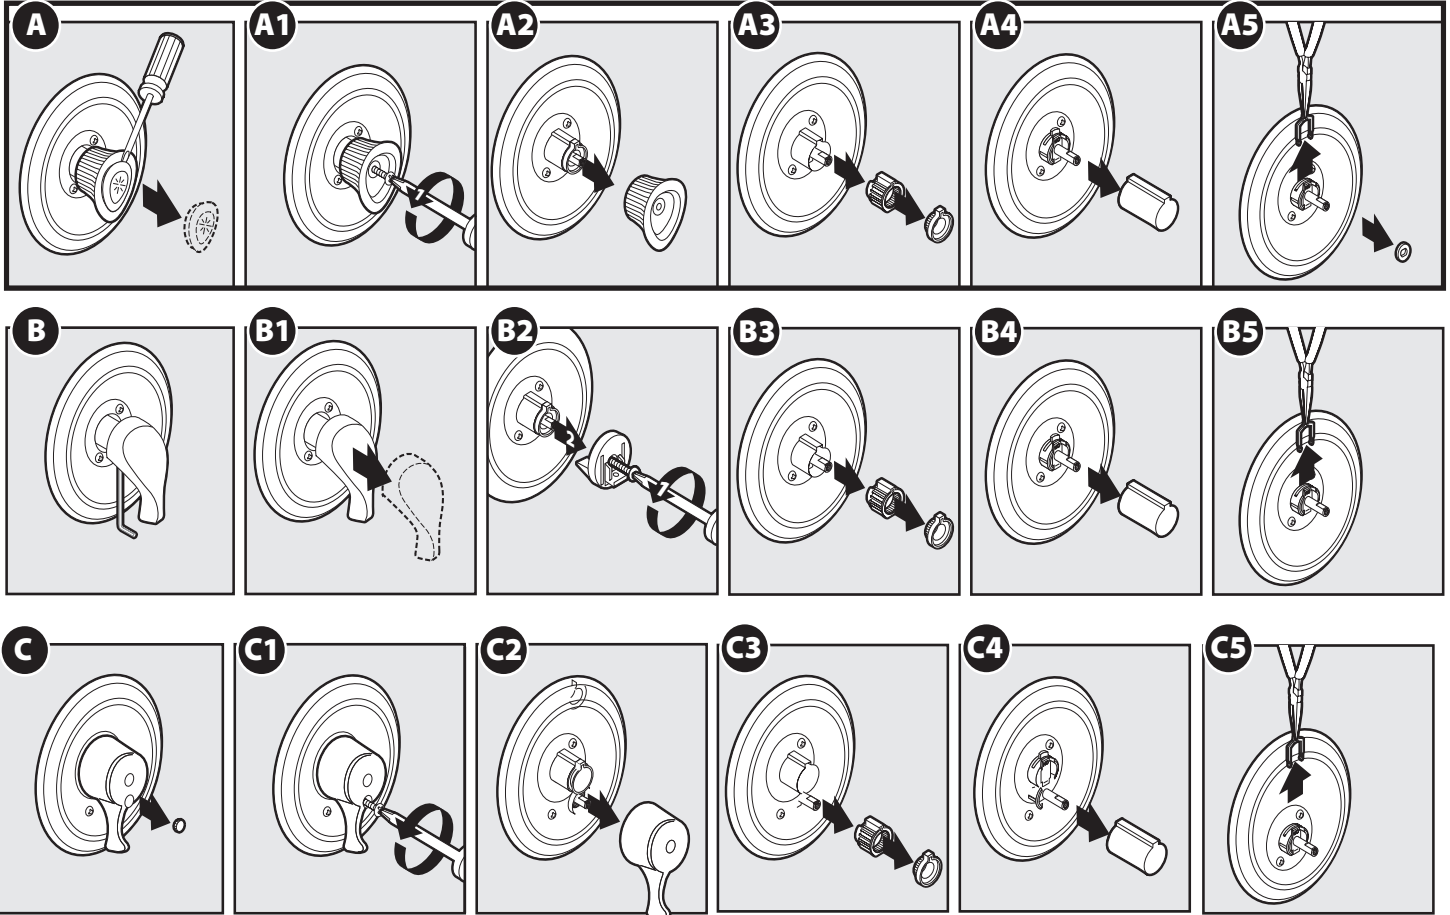

INS746J

CAUTION: Always turn water supply OFF before removing existing faucet or disassembling the valve. Open faucet handle to relieve water pressure and ensure that complete water shut-off has been accomplished.

DISASSEMBLY

CARTRIDGE REMOVAL

CARTRIDGE INSTALLATION