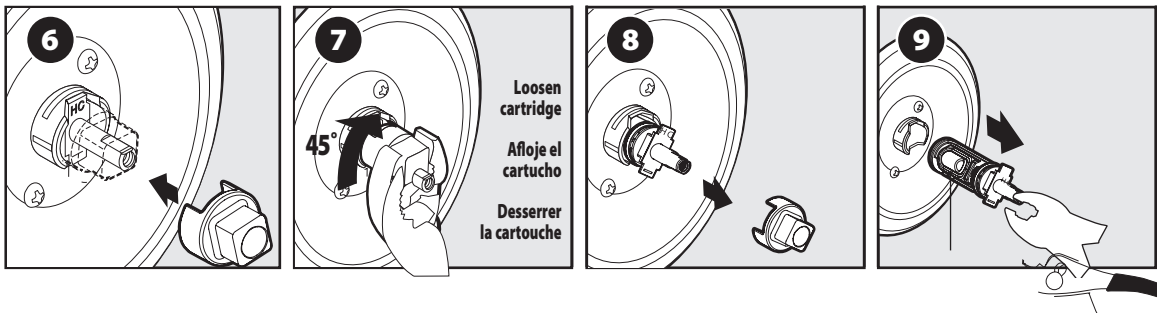

INS746J

CAUTION: Always turn water supply OFF before removing existing faucet or disassembling the valve. Open faucet handle to relieve water pressure and ensure that complete water shut-off has been accomplished.

DISASSEMBLY

CARTRIDGE REMOVAL

CARTRIDGE INSTALLATION